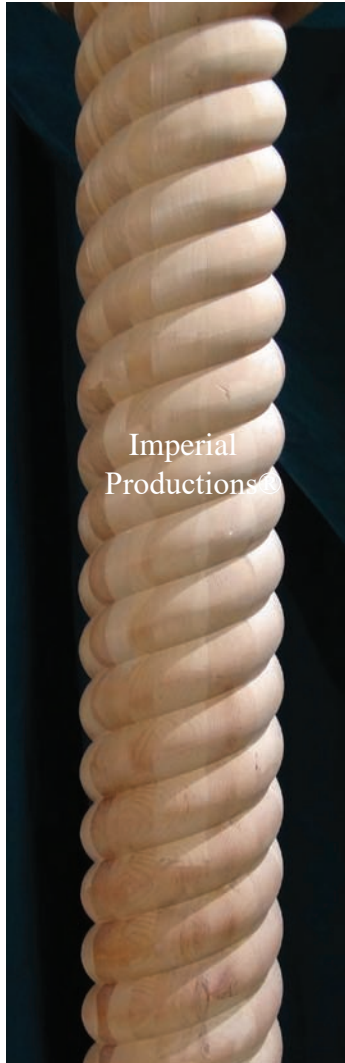

French Country Rope Cylinder

Custom Size

Hardwood

Imperial
Productions®

Left or Right

Imperial
Productions®

Total Height _____

Shaft Diameter _____

Left or Right Twist _____

Wood Species # _____

Whole or Spit Vertically (2 Equal Parts)

Quantity _____

Quality Hardwoods Select & Better Grade, Sanded to 120
Kiln Dried to 7-8%, No Centers used, Riff Sawn

Interior

- 1) Maple 2) Alder 3) Red Oak 4) Beech 5) Cherry
- 6) Walnut 7) African Mahogany 8) White Ash
- 9) Yellow Birch

Exterior

- 10) Pine 11) Cedar 12) White Oak

* All are designed as decorative items only. For load bearing applications request load bearing wood or use a metal post and wrap with Split column facade - you will loose the thickness of the saw blade when columns are split