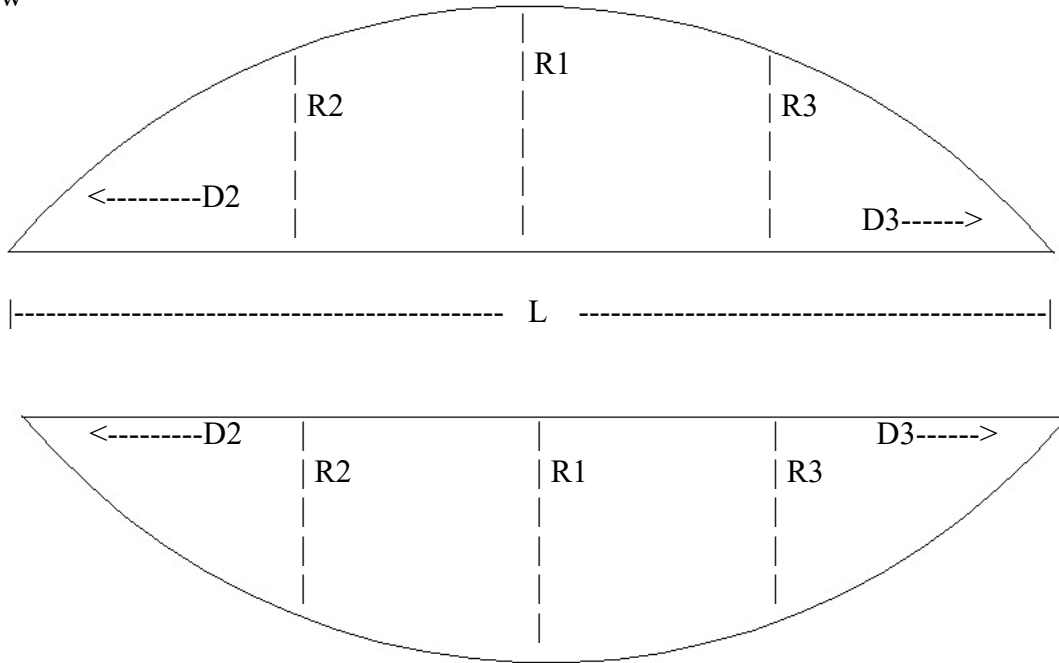

ResinMold® Flexible Moulding Curved Wall for Baseboards & Crowns

Plan View

L= Line Bottom Horizontal (Inside) _____

R1= Mid Concave (Inside) _____

R2= Concave 1/4 way _____ D2= _____

R3= Concave 1/4 way _____ D3= _____

How Many Curved Lengths _____

Wood Grain or Smooth _____

Imperial Productions®

1-800-399-7585

Imperial Productions & Distribution Inc Toronto / New York

email sales@imperialproductions.com copyright 2016 MRDCI All Rights Reserved