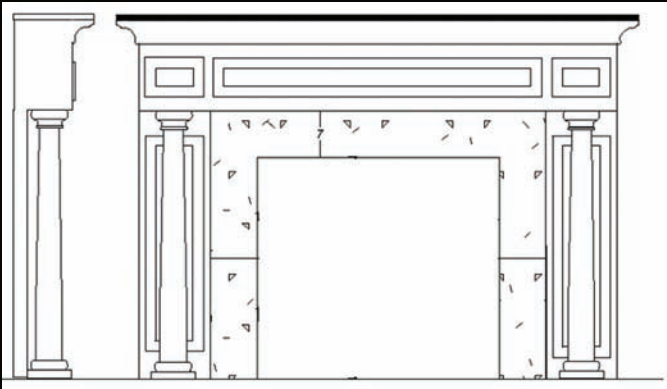

ArchPolymer™ Mantels

IPFP5000

Eagle is Optional

Top 73-3/16" x 10-13/16"
185cm x 27.4cm

Height: 54-1/2" (138.4cm)

Fire Box Area

Width 50-1/2" (128.2cm)

Height 41-1/2" (105.4cm)

For Gas or Electric Units only
Primed White

IPFP5003

Wide 8" (20cm)

Depth 7-3/16" (18)

H: 41-5/8" (105.7cm)

IPFP5001 3 Parts

Top: 58-11/16" x 6-7/16" (149 x 16.3cm)

Height 50-1/4" (127.6cm)

IPFP5002 Shelf Only

Top: 58-11/16" x 6-7/16" (149 x 16.3cm)

Height 8-1/2" (21.5cm)

Hand Carved Mantels

Custom Sizes & Finishes Available

Maple / Cherry / Walnut

IPFPCV300A

Carved Maple Unfinished

Top Width 62-1/2" (158.7cm)

Top Depth 12" (30.4cm)

Height 52-1/2" (133.3cm)

Firebox Opening Area

Width 44" (111cm)

Height 40" (101.6cm)

* Gold not included

IPFPCV200A